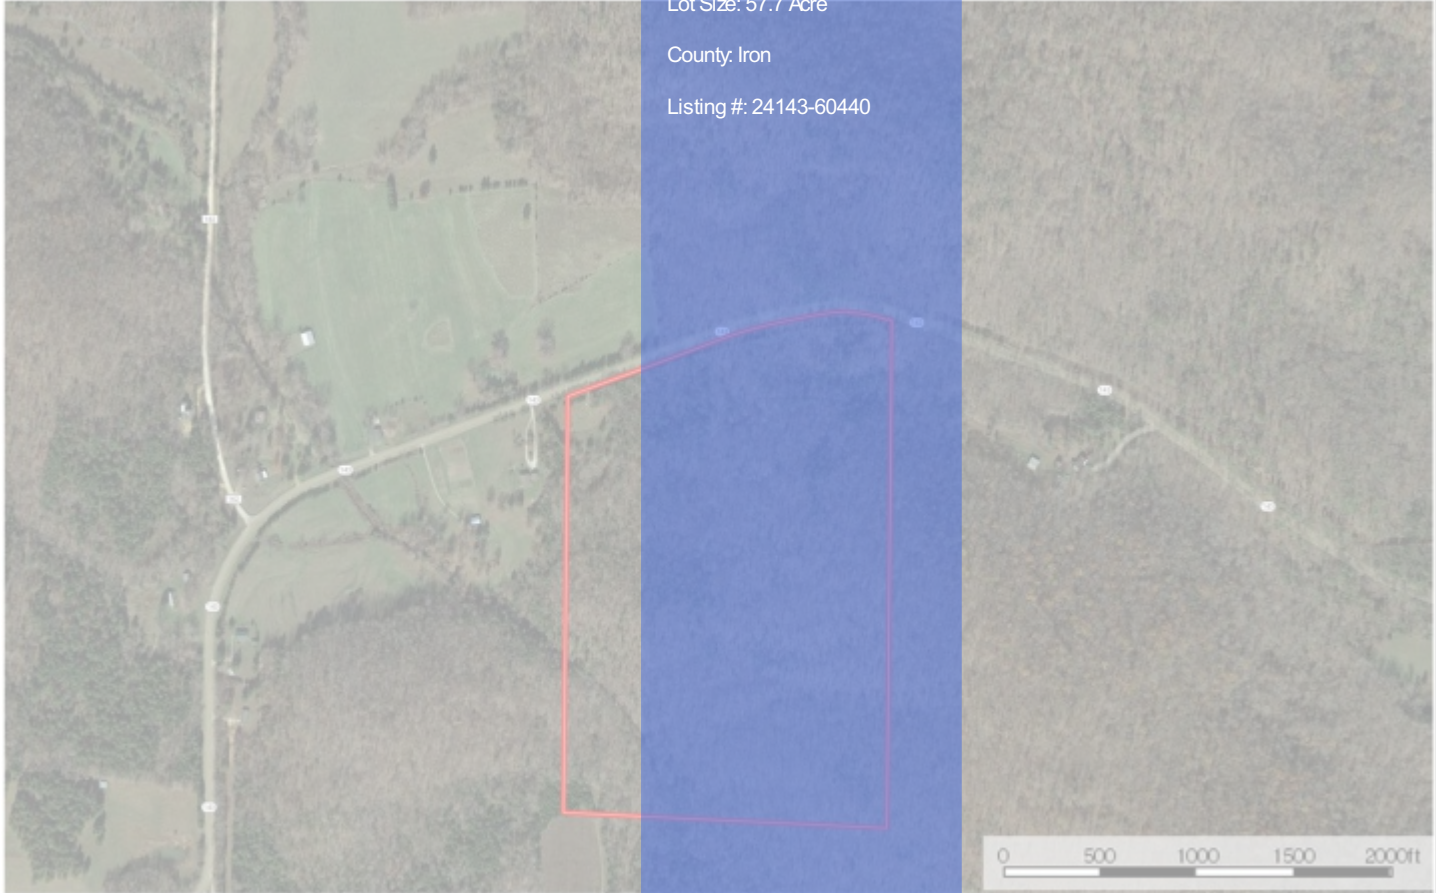

Brewington 57 Acres
Missouri, AC +/-

\$215,000

2992 Hwy 143

Farm / Home Realty & Auction

Lot Size: 57.7 Acre

County: Iron

Listing #: 24143-60440

 Boundary

 The information contained herein was obtained from sources deemed to be reliable. MapRight Services makes no warranties or guarantees as to the completeness or accuracy thereof.

KEY FEATURES

- 57.7 +/- Acres
- Timber Property
- Spring fed creek
- Hunting & Swimming
- Sam Baker State Park
- Electric available
- Southeast Missouri Property
- Marketable Timber